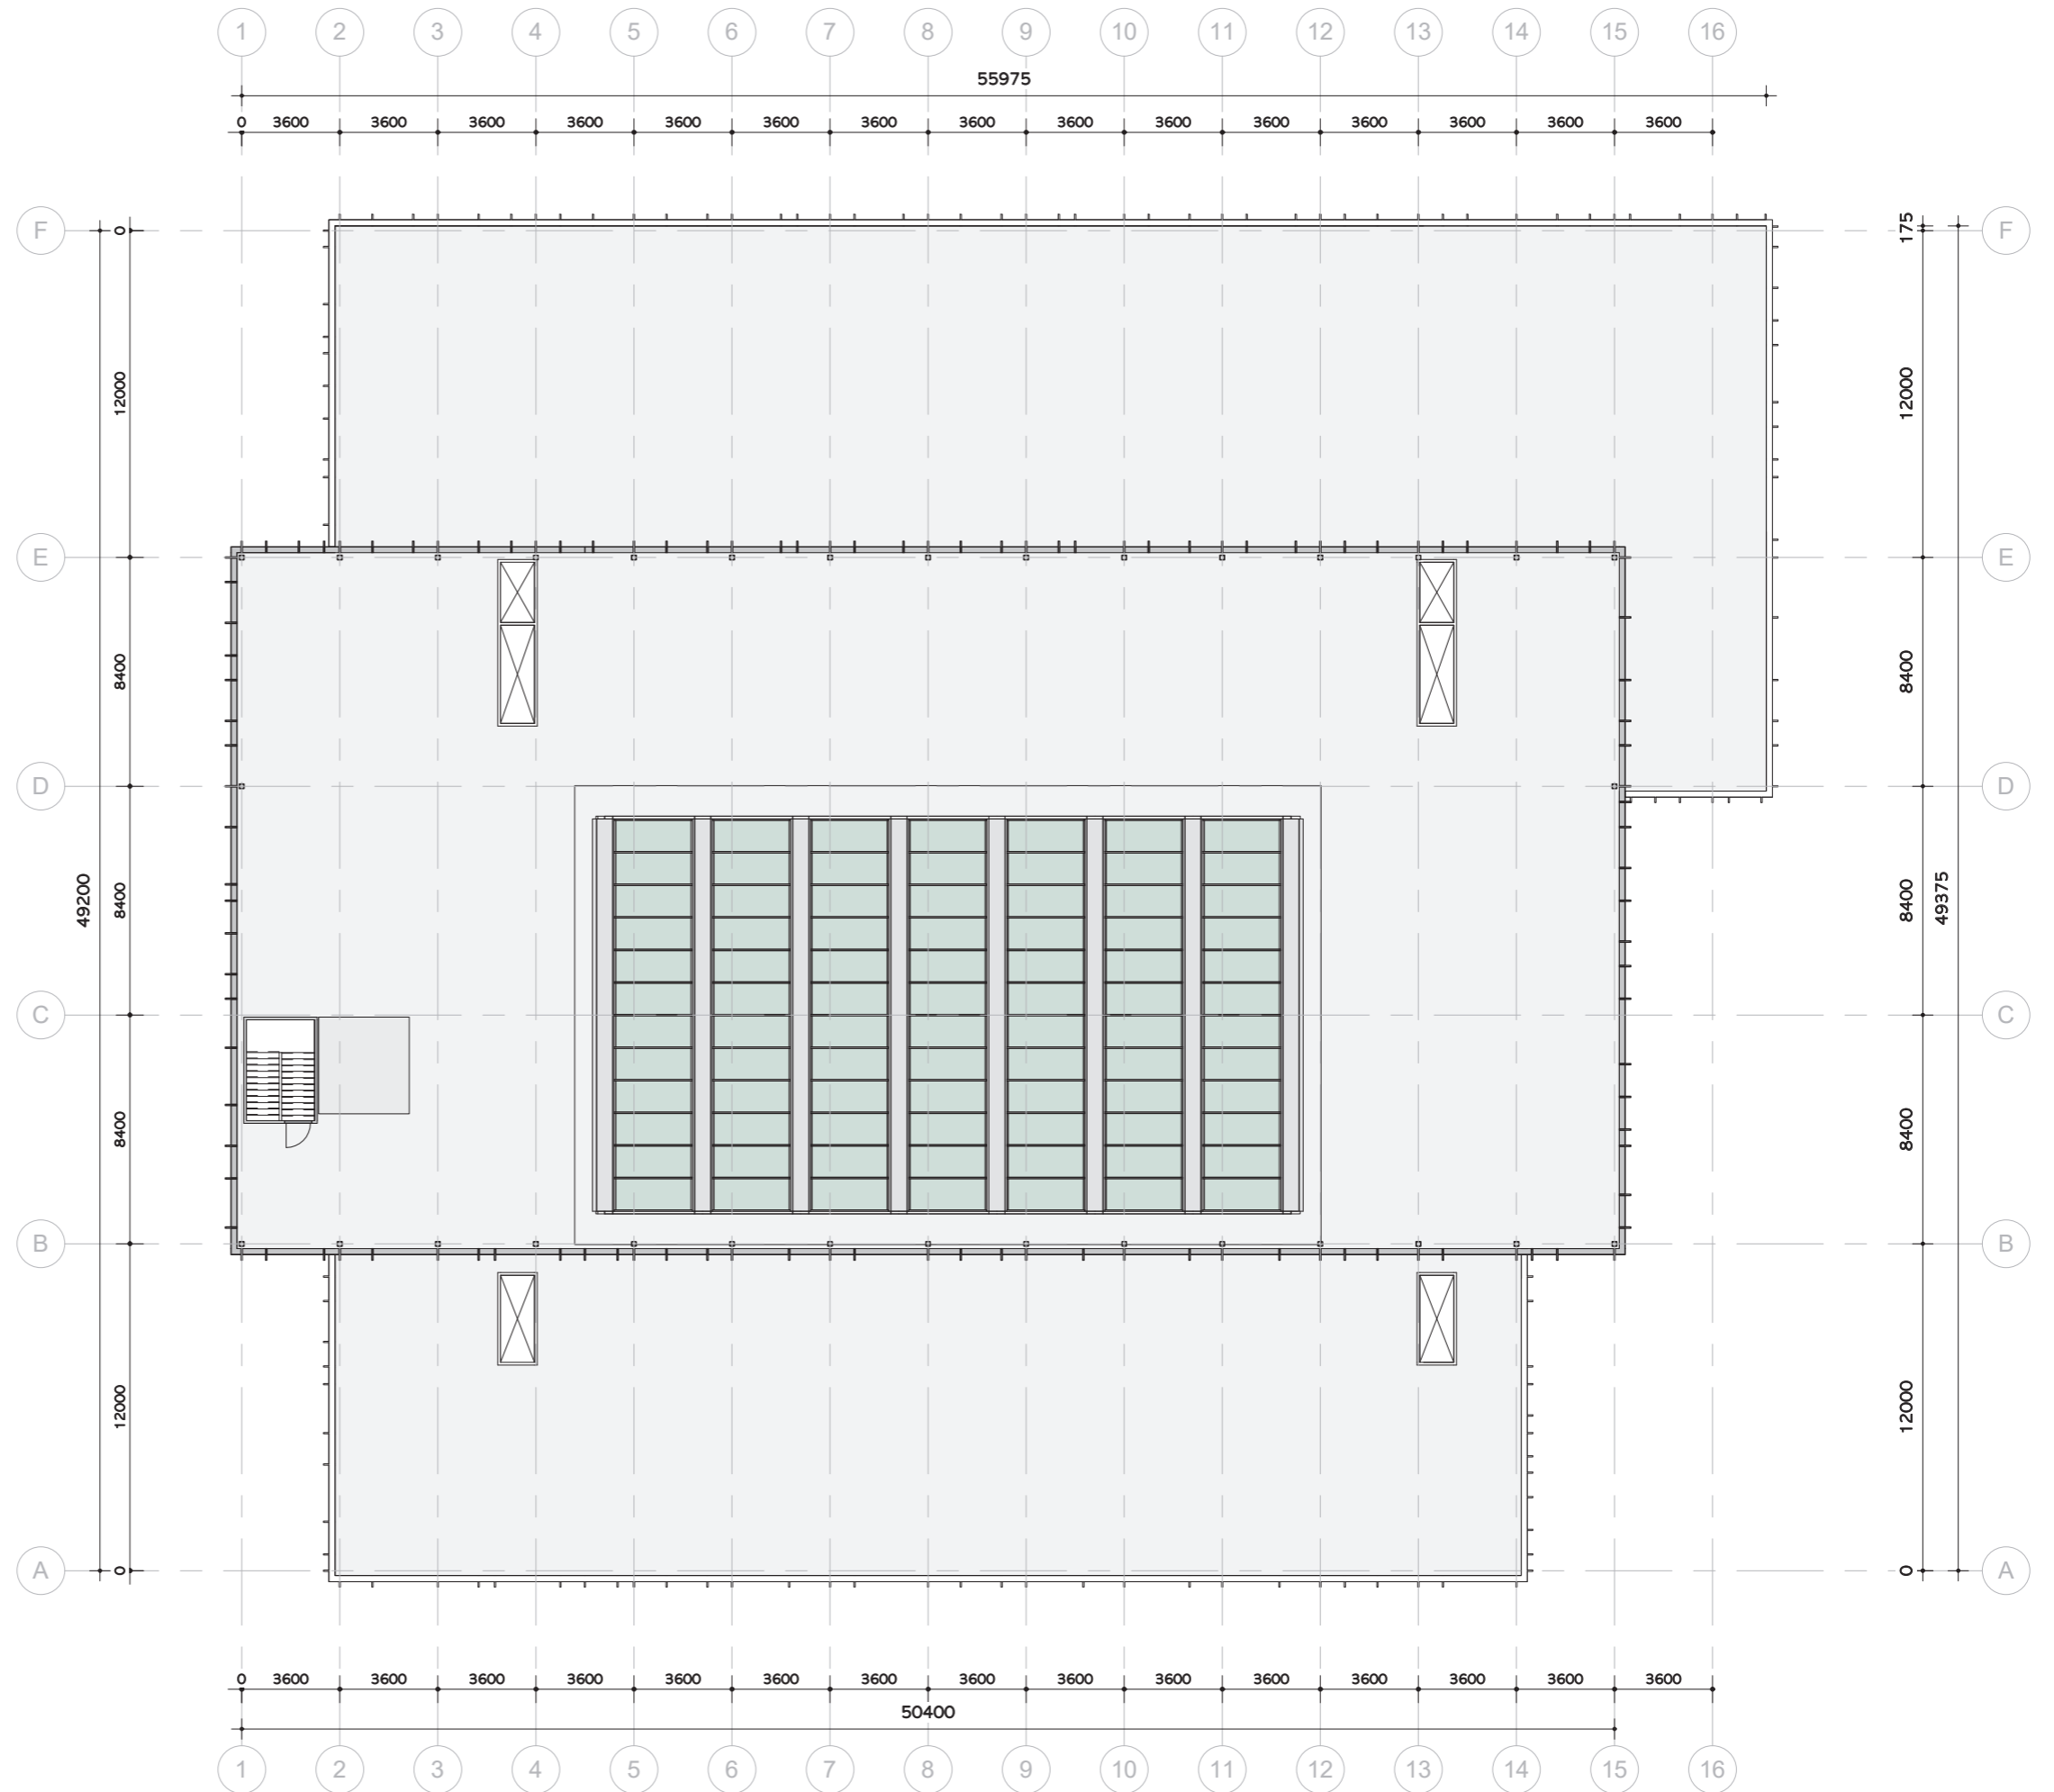

nexus

FLOOR PLANS & INTERSECTIONS

Ground floor

SCHAAL 1:250

First floor

SCHAAL 1:250

Second floor

SCHAAL 1:250

Third floor

SCHAAL 1:250

Fifth floor

SCHAAL 1:250

Intersection AA

SCHAAL 1:250

nexus

BIO SCIENCE PARK | LABS & OFFICES | 24-09-2019

Intersection BB

SCHAAL 1:250

Intersection CC

SCHAAL 1:250

nexus

BIO SCIENCE PARK | LABS & OFFICES | 24-09-2019

nexus

LEIDEN
BIO SCIENCE
PARK