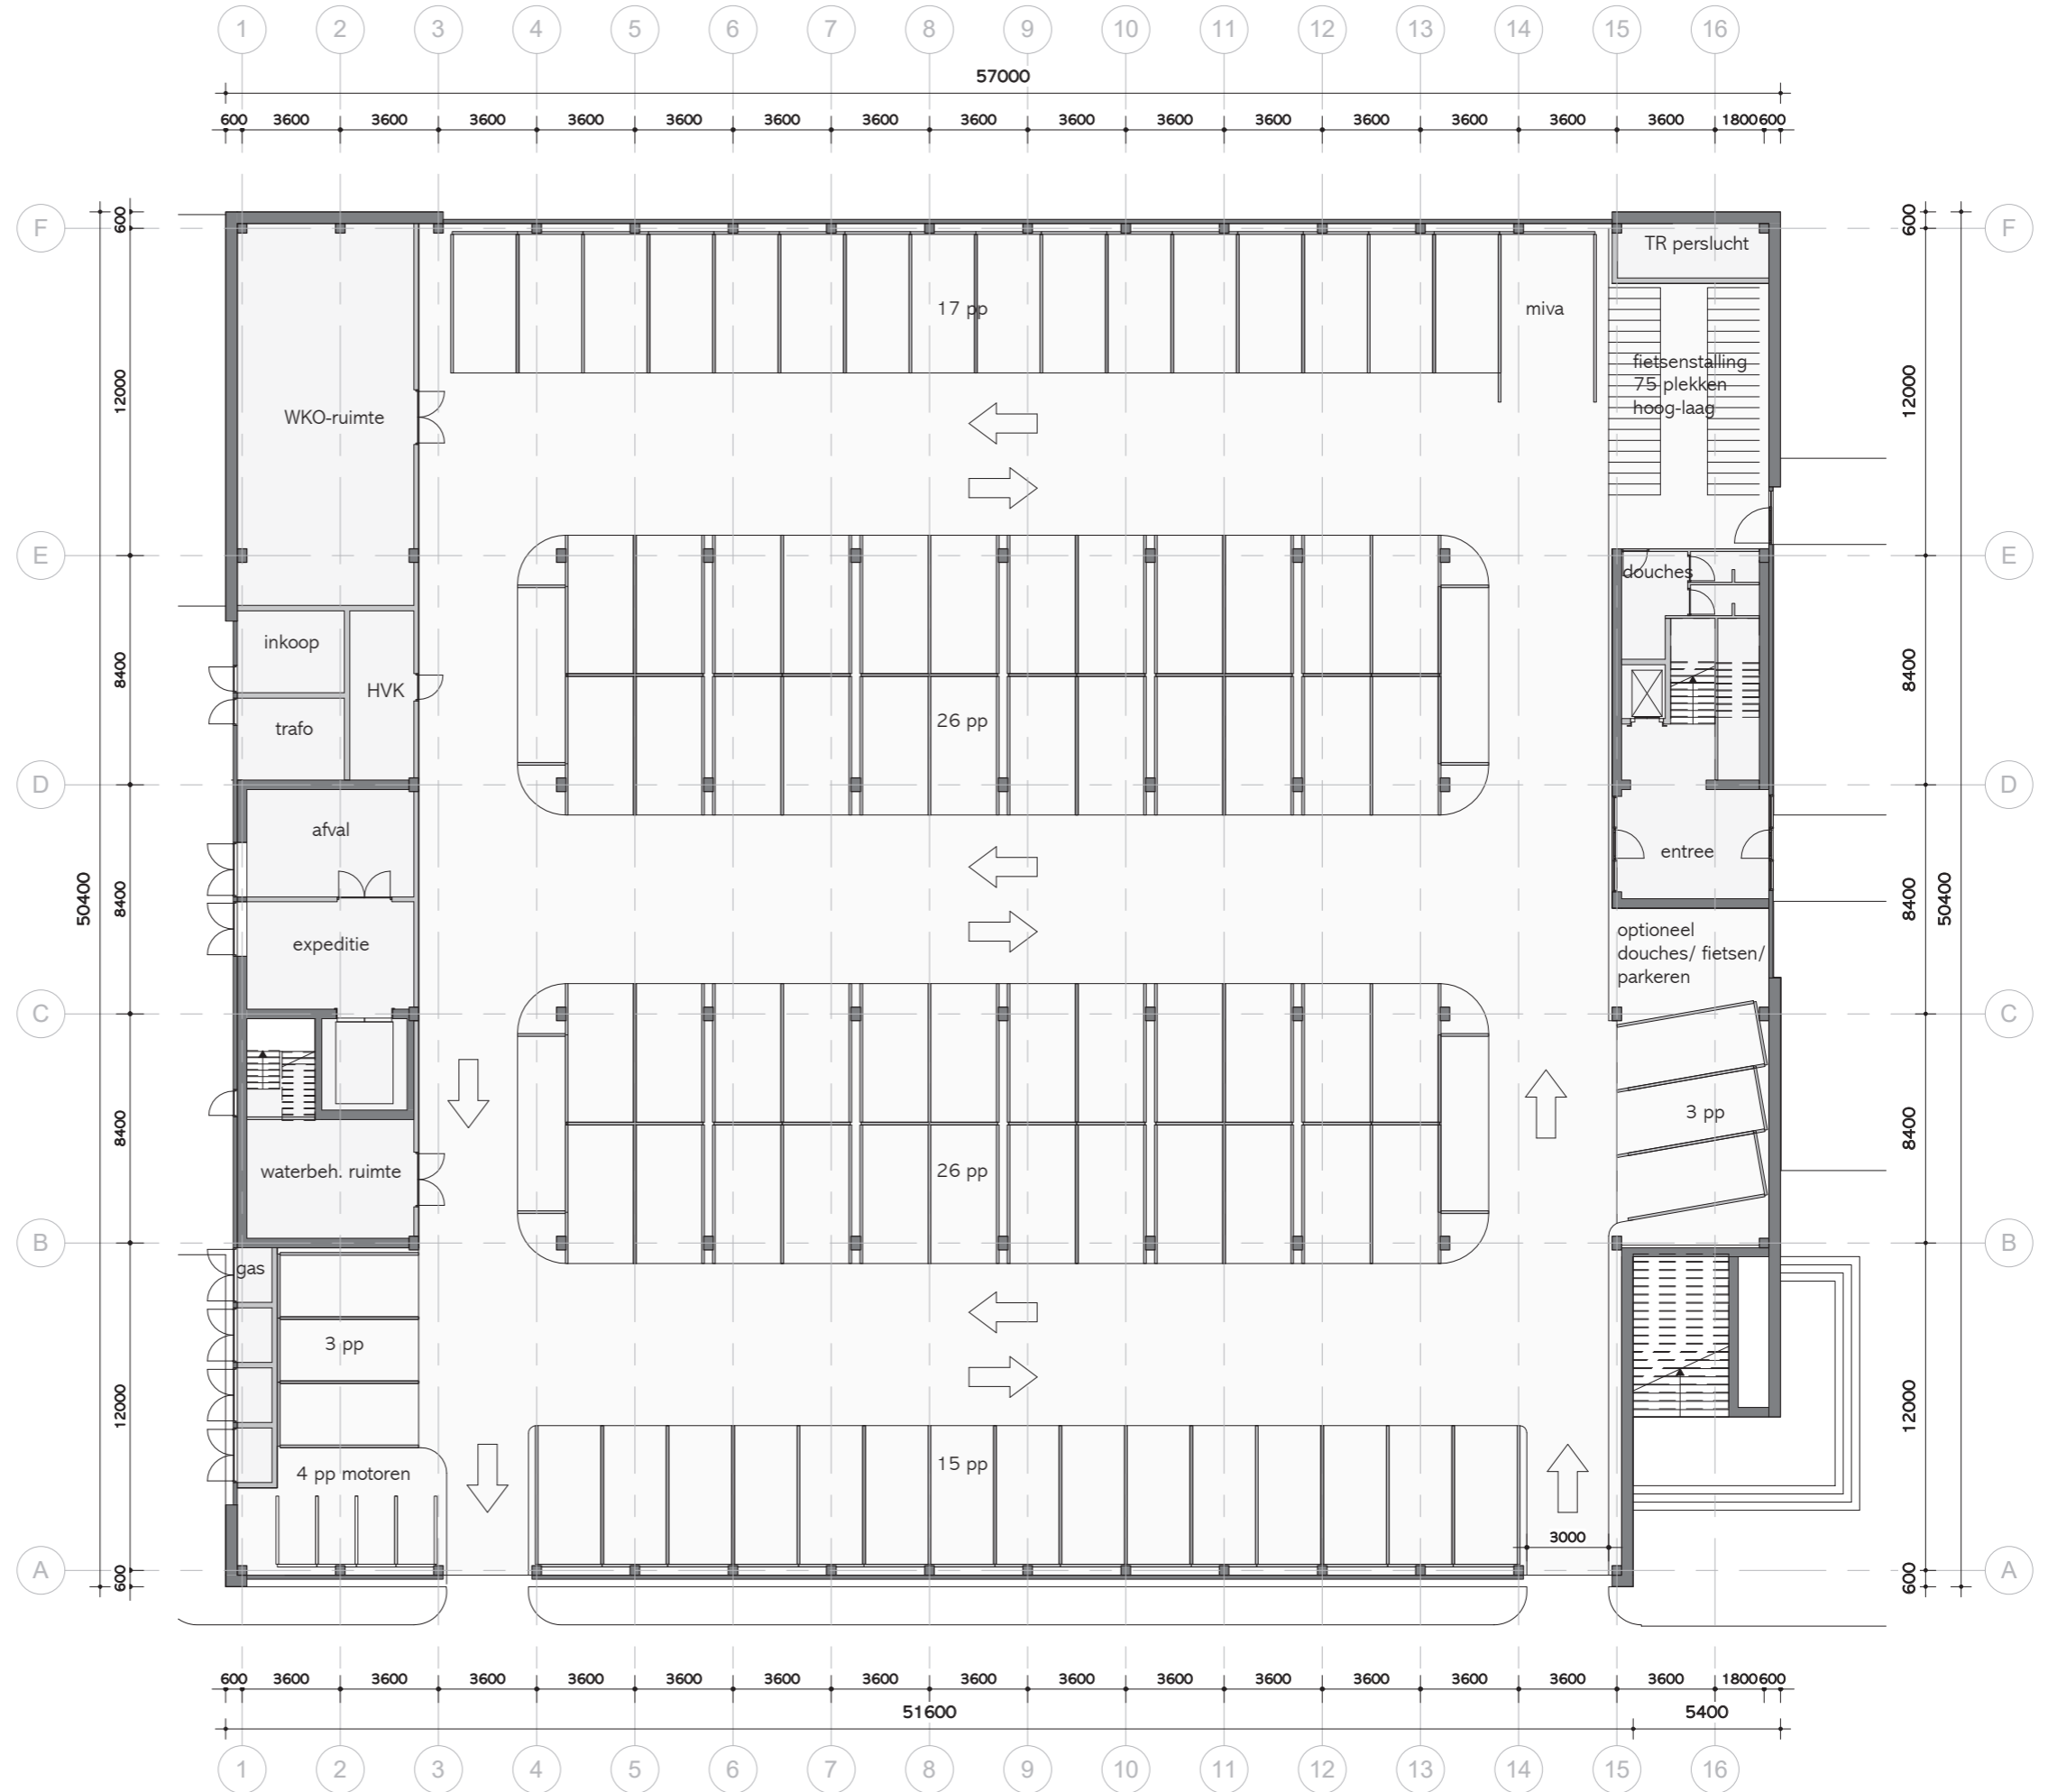

nexus

FLOOR PLANS & INTERSECTIONS

Ground floor

SCHAAL 1:250

First floor

SCHAAL 1:250

Second floor

SCHAAL 1:250

Third floor

SCHAAL 1:250

Fifth floor

SCHAAL 1:250

Intersection AA

SCHAAL 1:250

nexus

BIO SCIENCE PARK | LABS & OFFICES | 24-09-2019

Intersection BB

SCHAAL 1:250

Intersection CC

SCHAAL 1:250

nexus

BIO SCIENCE PARK | LABS & OFFICES | 24-09-2019

nexus

LEIDEN
BIO SCIENCE
PARK